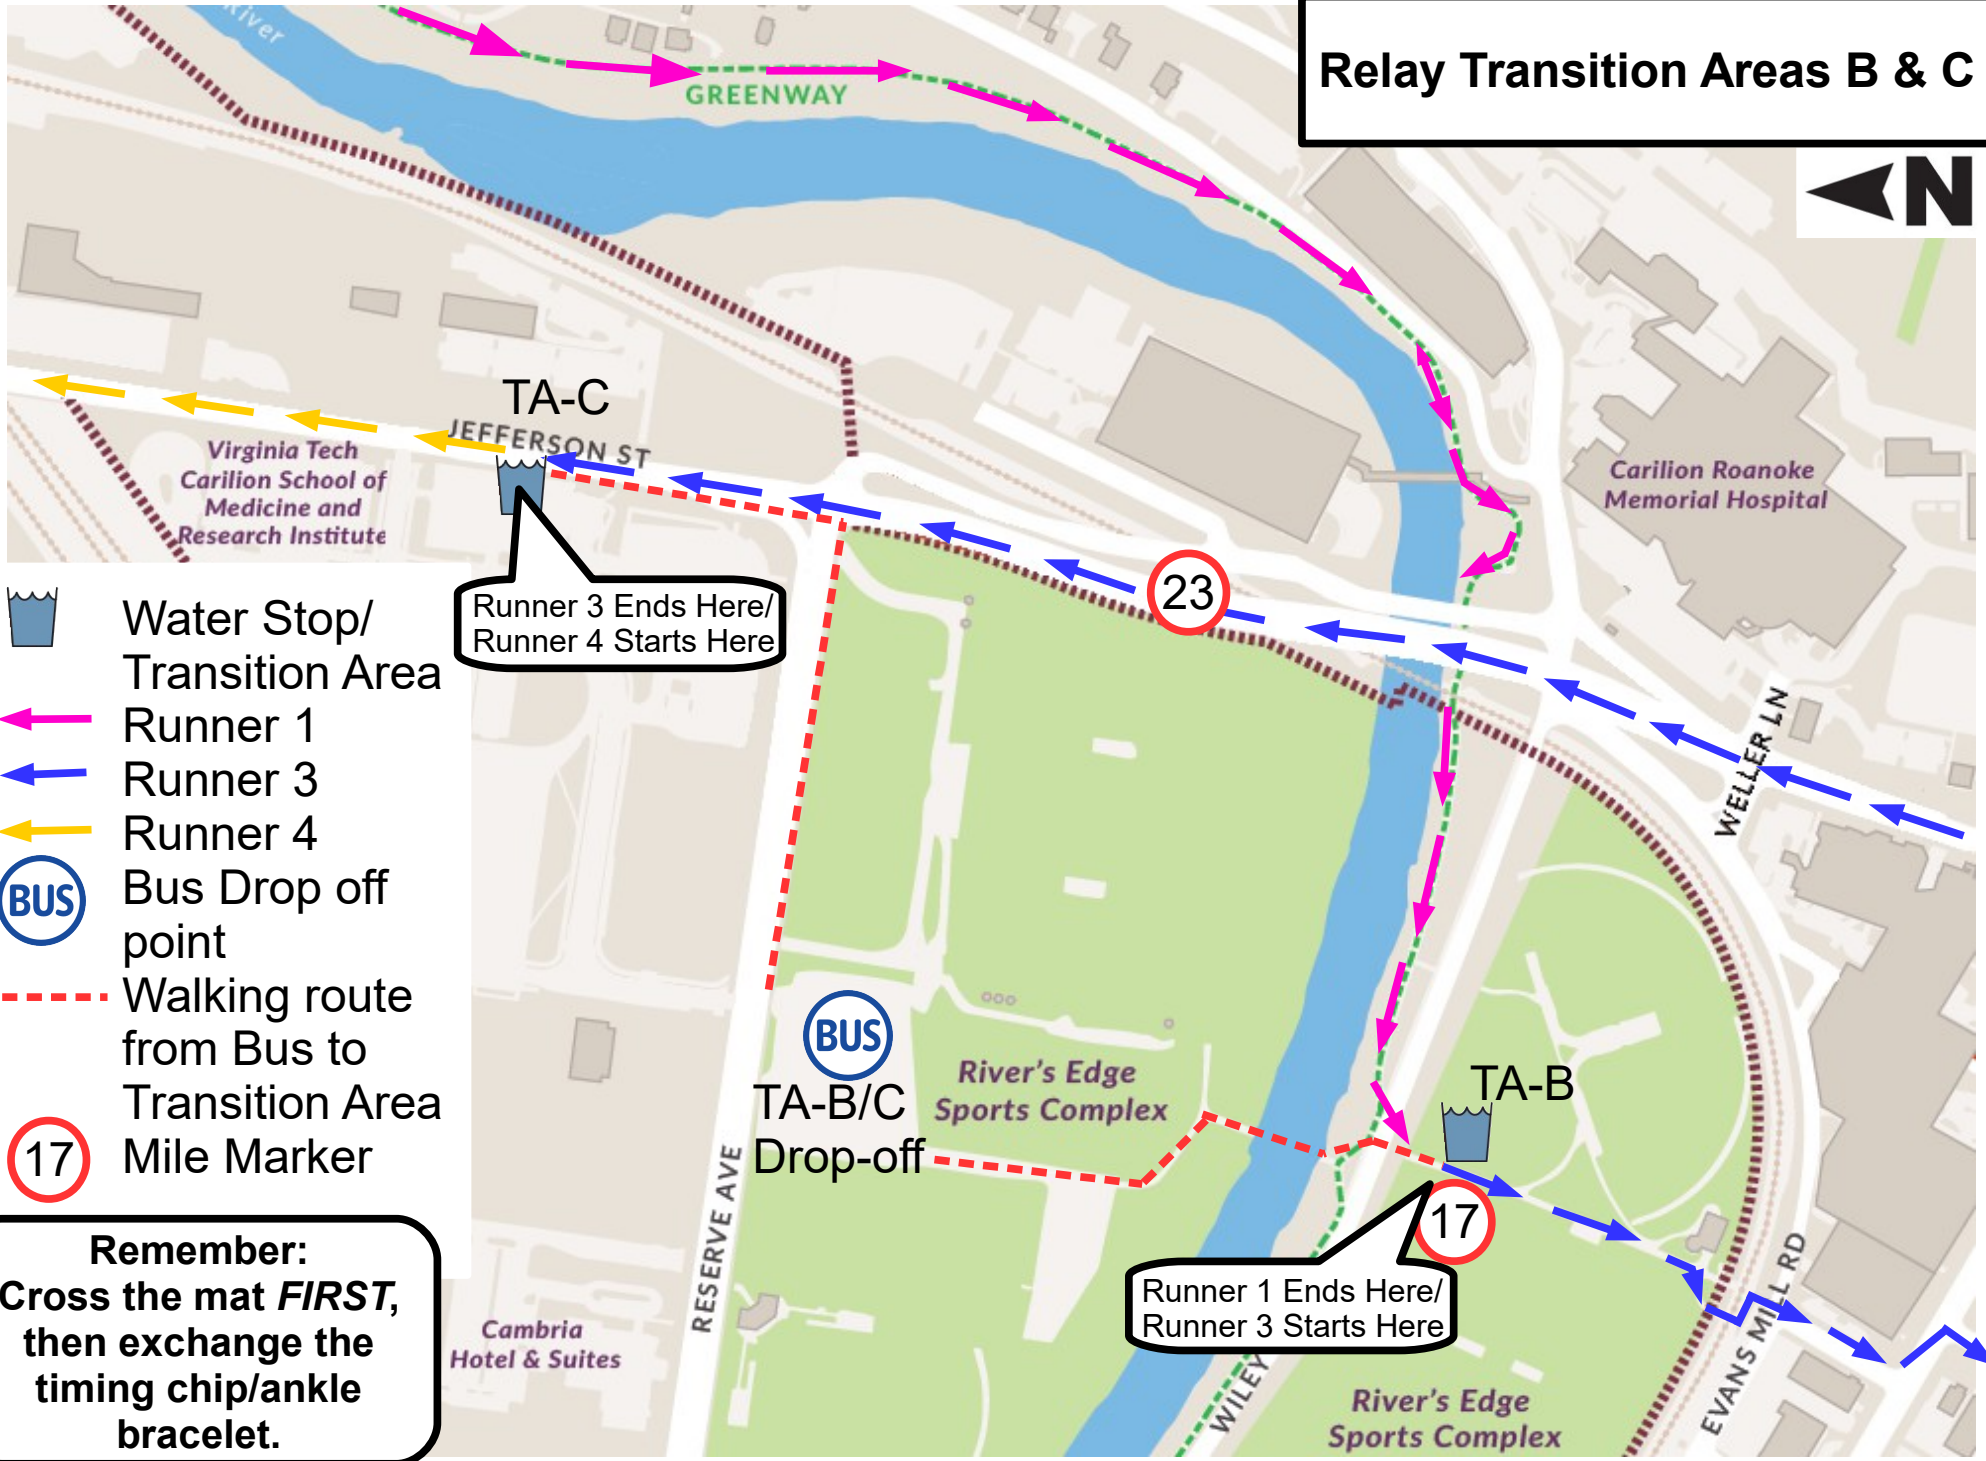

Relay Transition Area A

Runner 2 Ends Here/
Runner 1 Starts
Again Here

Runner 1 Ends Here/
Runner 2 Starts Here

-  Water Stop
-  Runner 1
-  Runner 2
-  Bus Drop off point
-  Relay Exchange Point

Remember:
Cross the mat *FIRST*, then exchange
the timing chip/ankle bracelet.

Relay Transition Areas B & C

-  Water Stop/
Transition Area
-  Runner 1
-  Runner 3
-  Runner 4
-  Bus Drop off
point
-  Walking route
from Bus to
Transition Area
-  Mile Marker

Runner 3 Ends Here/
Runner 4 Starts Here

Runner 1 Ends Here/
Runner 3 Starts Here

Remember:
Cross the mat **FIRST**,
then exchange the
timing chip/ankle
bracelet.